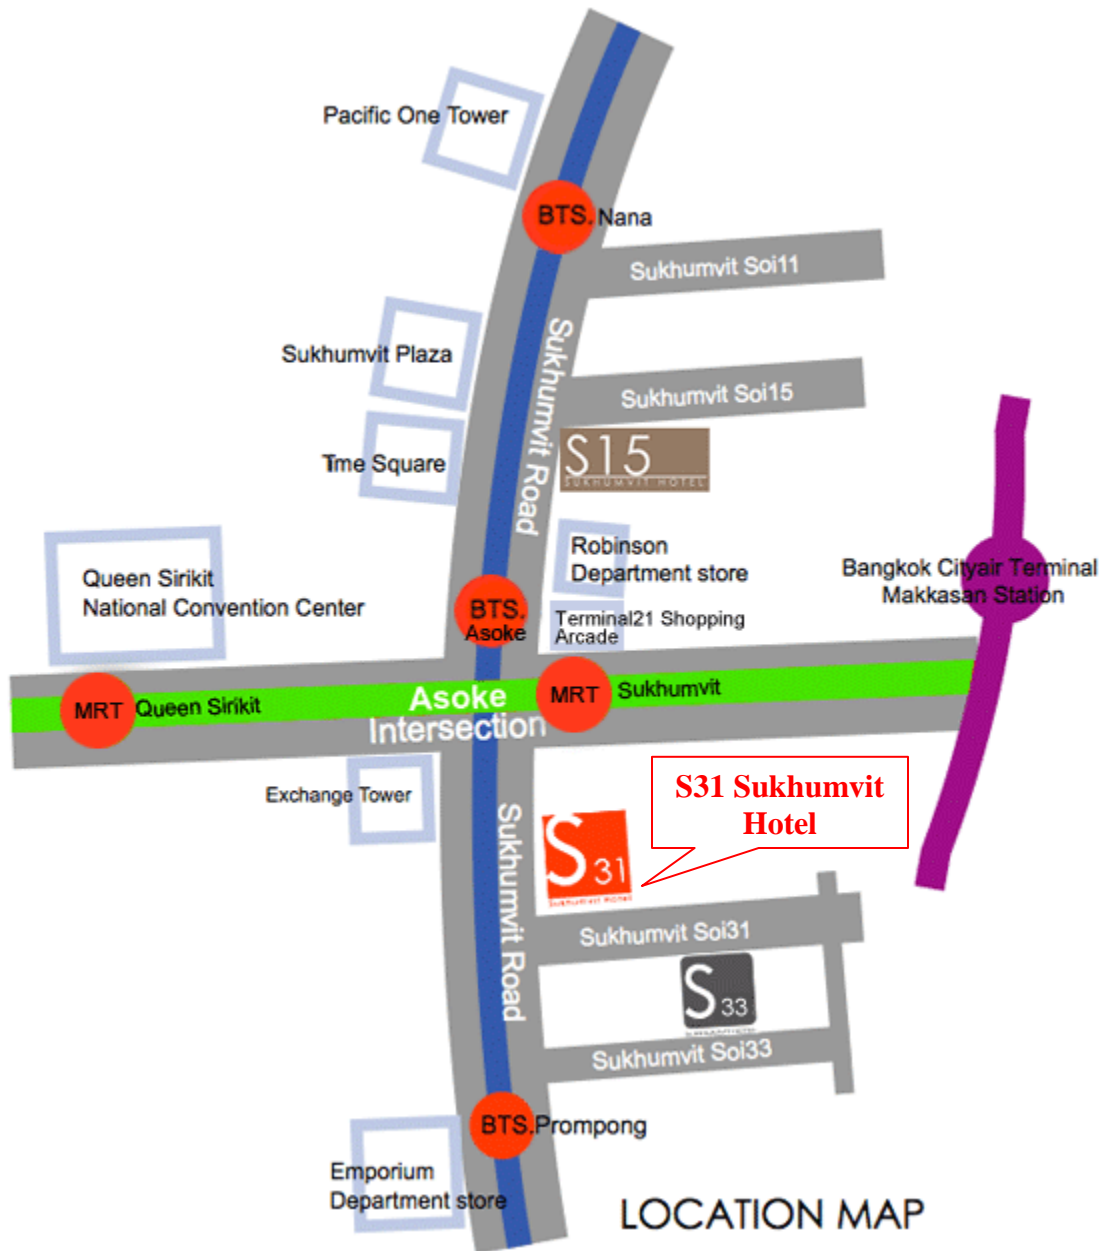

S31 Sukhumvit Hotel

Venue at Ballroom 2, 5th Floor, S31 Sukhumvit Hotel 545 Sukhumvit 31 Road,
Klongtoey-Nua, Wattana, Bangkok 10110

Transportation

- Subway MRT: at Sukhumvit Station is within walking distance of the the Sukhumvit Underground Station about 10 minutes.
- Sky Train BTS: at Prompong Skytrain station (the hotel is locate opposite the Emporium Department Store) walk to Soi Sukhumvit 31, (walking back towards to Asoke) about 5 minutes.